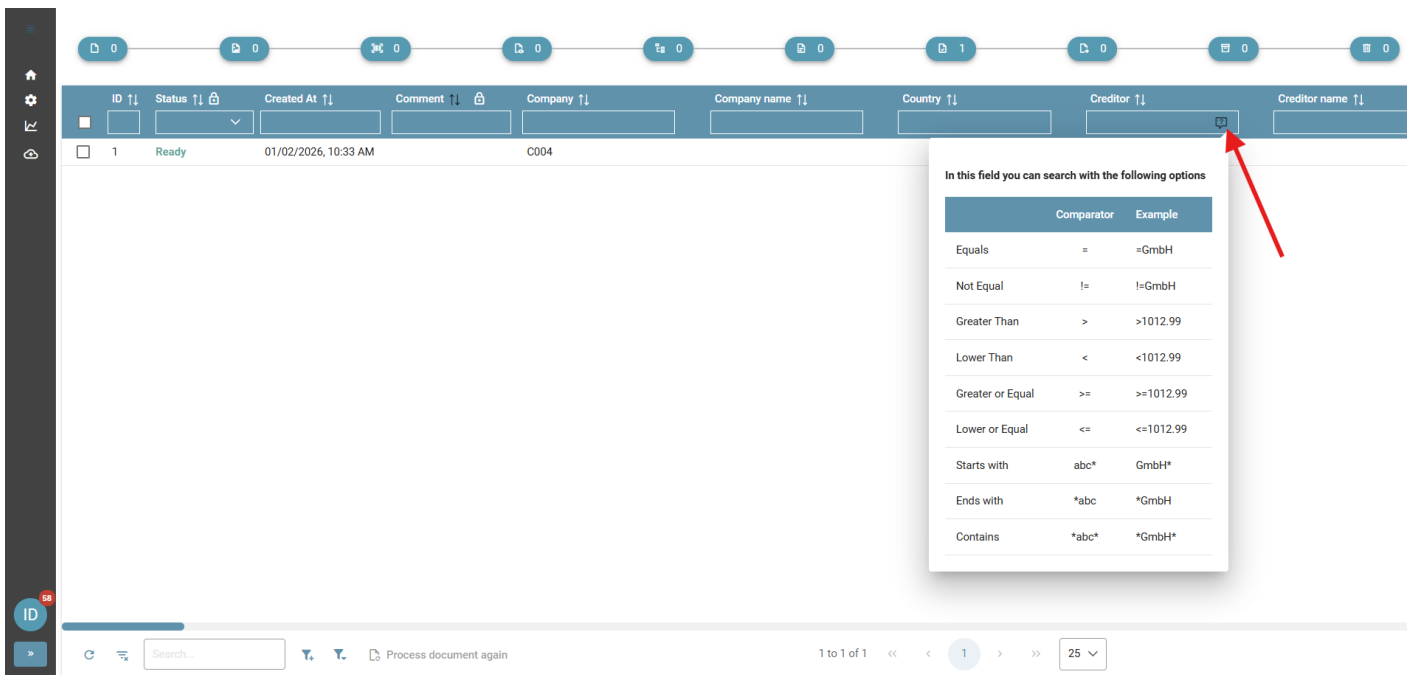

Search for documents

The document search is the entry point for searching and filtering documents.

Sort

You can sort the results of your document search by using the Sort button:

Filter

You can filter the results of your document search by using the input fields in the header row of the table. To find out how to search in a field, press the help button (available from Squeeze 2.6 onwards). The menu that opens will show you examples of searches in the selected field: